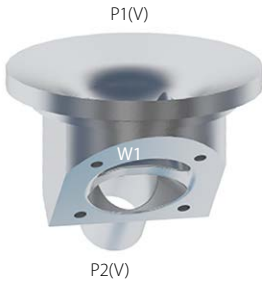

Tank Weir TW0201A

Front

Side

Valve	DN Size	
W1		
Port	DN Size	Tube Specification
P1		
P2		

Installation as shown
H = Horizontal
V = Vertical